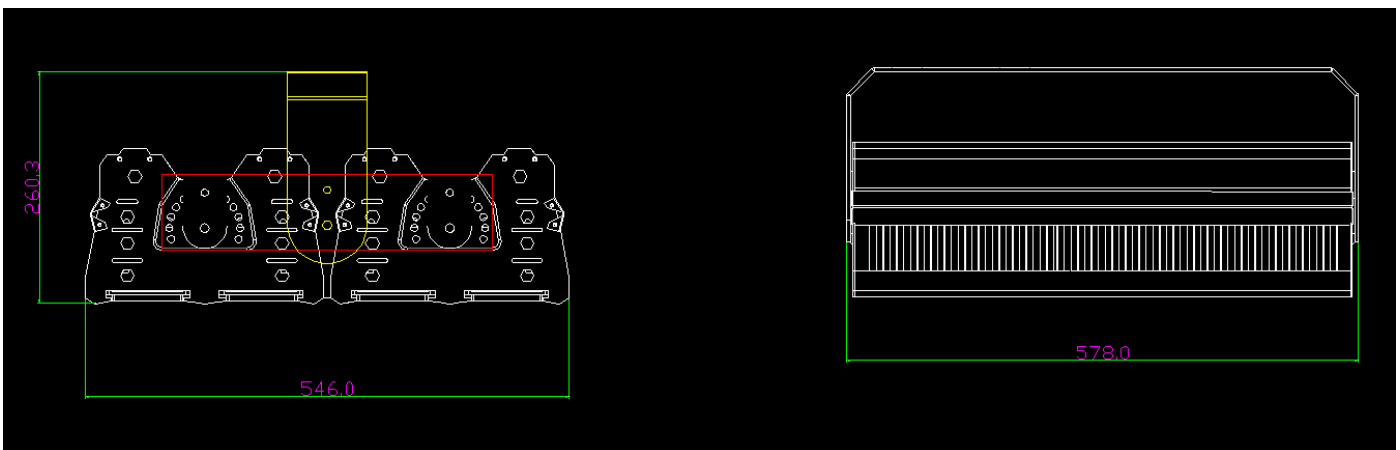

Technology specification

Input Voltage	AC 100-240V	
Frequency	50Hz~60Hz	
Power factor	>0.9	
THD	<15%	
System power Consumption	600W	
Lamp luminous efficiency	150 Lm /W	
Led Initial luminous Flux	90 000lm	
Color Temperature	NW	4000-4500K
	CW	6000-6500K
Color Rendering Index	Ra>80	
LED Junction Temperature	≤120°C	
Working Temperature	-30°C ~ 55°C	
Storage Temperature	-35°C ~ +65°C	
IP Grade	IP65	
Wire Connecting (The color of the lamp shell)	Brown	L (live line)
	Blue	N (neutral line)
	Yellow/Green	G (ground line)
The color of the lamp shell	Black	
Beam angle	30/60/90 degrees	

Size parameter

Led Lighting Agency Agenzia per l'Europa

Via Metalmeccanici,15

12038 Savigliano

Cuneo-Italy

Tel: +39 0172716989 Tel: +39 3929163041 Sito web: www.sportilluminated.com mail :info@sportilluminated.com